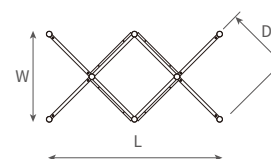

*With AL32 aluminium adjustable glides (+6mm)

*With CBP frame for 8mm thick laminated panel or 5mm thick tempered glass or 12mm thick PET fiber panel

DLX-P Coffee Table Frame

*Height: 379mm

DLX-4040P-38

DLX-4545P-38

(2 x DLX-3535P-38)

Model No.	D	W	L
DLX-3535P-38	350	494	259
DLX-4040P-38	400	564	296
DLX-4545P-38	450	635	331

2DLX-P Coffee Table Frame

*Height: 379mm

2DLX-3535P-38

2DLX-4545P-38

2DLX-4040P-38

Model No.	D	W	L
2DLX-3535P-38	350	494	963
2DLX-4040P-38	400	564	1105
2DLX-4545P-38	450	635	1246

DCX & HCX Coffee Table Frame

DCX-38AL
 With AL32 aluminium adjustable glides
 *Height: 379mm

DCX58-38AL

DCX48-38AL

Model No.	L	W	Table Top
DCX38-38AL	382	282	Ø400
DCX48-38AL	482	352	Ø500
DCX58-38AL	582	423	Ø600
DCX68-38AL	682	494	Ø700
DCX78-38AL	782	564	Ø800