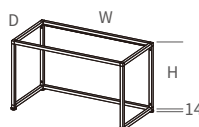

*With CHA128 adjustable glides

DT-3060-35

DT-4080-45

(Inset top panel)

DT-3570-40

Model No.	D	W	H
DT-3060-35	300	600	350
DT-3570-40	350	700	400
DT-4080-45	400	800	450

DTX Coffee Table Frame

*With AL32 aluminium adjustable glides (+6mm)

**DTX
Coffee Table Frame**
*Height: 379mm

DTX-4835-38

DTX-6835-38

DTX-5835-38

Model No.	D	W
DTX-4835-38	482	350
DTX-5835-38	582	350
DTX-6835-38	682	350

**DTX-F68101-38
Coffee Table Frame**

*Dimensions: (D) 682 x (W) 1014 x (H) 379mm

(mosaic of 6 top panels)

Top Panel

*Dimensions: (D) 313 x (W) 313mm

*Options:

- 5mm thick glass or compact board
- 8mm thick laminated chipboard or plywood panel
- 16mm thick ceramic panel

DLX-P Coffee Table Frame