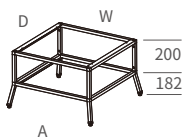

*With FG18 adjustable glides (+6mm)

DSL-T
Coffee Table Frame
*Height: 382mm

With
1 top panel
1 laminated shelf panel

DSL-T4040-38

DSL-T6060-38

DSL-T50100-38

Model No.	D	W	A
DSL-T4040-38	400	400	470
DSL-T5050-38	500	500	570
DSL-T50100-38	500	1000	1070
DSL-T6060-38	600	600	670
DSL-T60120-38	600	1200	1170
DSL-T8080-38	800	800	870
DSL-T100100-38	1000	1000	1070

DSL-TP Coffee Table Frame

- *4-side (CBP) frame for 8mm thick laminated panel or 5mm thick tempered glass
- *With FG18 adjustable glides (+6mm)

DSL-TP
Coffee Table Frame, for 4 side panels
*Height: 382mm

With
1 top panel
4 side panels
1 laminated bottom panel

DSL-T4040P-38

DSL-T6060P-38

DSL-T4080P-38

Model No.	D	W	A
DSL-T4040P-38	400	400	470
DSL-T4080P-38	400	800	870
DSL-T5050P-38	500	500	570
DSL-T50100P-38	500	1000	1070
DSL-T6060P-38	600	600	670
DSL-T60120P-38	600	1200	1170

DS-T Sofa Table Frame

*DS-T
Coffee Table Frame*

*Height: 379mm
*With AL32 aluminium adjustable glides (+6mm)

With
1 top panel
1 laminated shelf panel

DS-T8080-38

DS-T3535-38

Model No.	D	W
DS-T3535-38	350	350
DS-T4545-38	450	450
DS-T6060-38	600	600
DS-T8080-38	800	800
DS-T100100-38	1000	1000