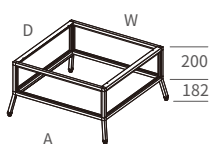

*With FG18 adjustable glides (+6mm)

DSL-T
Coffee Table Frame
*Height: 382mm

With
1 top panel
1 laminated shelf panel

DSL-T4040-38

DSL-T6060-38

DSL-T50100-38

Model No.	D	W	A
DSL-T4040-38	400	400	470
DSL-T5050-38	500	500	570
DSL-T50100-38	500	1000	1070
DSL-T6060-38	600	600	670
DSL-T60120-38	600	1200	1170
DSL-T8080-38	800	800	870
DSL-T100100-38	1000	1000	1070

DSL-TP Coffee Table Frame

- *4-side (CBP) frame for 8mm thick laminated panel or 5mm thick tempered glass
- *With FG18 adjustable glides (+6mm)

DSL-TP
Coffee Table Frame, for 4 side panels
*Height: 382mm

With
1 top panel
4 side panels
1 laminated bottom panel

DSL-T4040P-38

DSL-T6060P-38

DSL-T4080P-38

Model No.	D	W	A
DSL-T4040P-38	400	400	470
DSL-T4080P-38	400	800	870
DSL-T5050P-38	500	500	570
DSL-T50100P-38	500	1000	1070
DSL-T6060P-38	600	600	670
DSL-T60120P-38	600	1200	1170

DS-T Sofa Table Frame

*DS-T
Coffee Table Frame*

*Height: 379mm
*With AL32 aluminium adjustable glides (+6mm)

With
1 top panel
1 laminated shelf panel

DS-T8080-38

DS-T3535-38

Model No.	D	W
DS-T3535-38	350	350
DS-T4545-38	450	450
DS-T6060-38	600	600
DS-T8080-38	800	800
DS-T100100-38	1000	1000