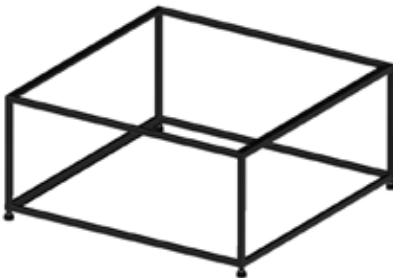

*With FG18 adjustable glides (+6mm)

DSL-T
Coffee Table Frame
*Height: 382mm

With
1 top panel
1 laminated shelf panel

DSL-T4040-38

DSL-T6060-38

DSL-T50100-38

Model No.	D	W	A
DSL-T4040-38	400	400	470
DSL-T5050-38	500	500	570
DSL-T50100-38	500	1000	1070
DSL-T6060-38	600	600	670
DSL-T60120-38	600	1200	1170
DSL-T8080-38	800	800	870
DSL-T100100-38	1000	1000	1070

DSL-TP Coffee Table Frame

- *4-side (CBP) frame for 8mm thick laminated panel or 5mm thick tempered glass
- *With FG18 adjustable glides (+6mm)

DSL-TP
Coffee Table Frame, for 4 side panels
*Height: 382mm

With
1 top panel
4 side panels
1 laminated bottom panel

DSL-T4040P-38

DSL-T6060P-38

DSL-T4080P-38

Model No.	D	W	A
DSL-T4040P-38	400	400	470
DSL-T4080P-38	400	800	870
DSL-T5050P-38	500	500	570
DSL-T50100P-38	500	1000	1070
DSL-T6060P-38	600	600	670
DSL-T60120P-38	600	1200	1170

DS-T Sofa Table Frame

*DS-T
Coffee Table Frame*

*Height: 379mm
*With AL32 aluminium adjustable glides (+6mm)

With
1 top panel
1 laminated shelf panel

DS-T8080-38

DS-T3535-38

Model No.	D	W
DS-T3535-38	350	350
DS-T4545-38	450	450
DS-T6060-38	600	600
DS-T8080-38	800	800
DS-T100100-38	1000	1000