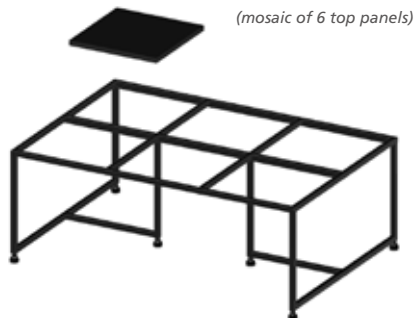

**DTX
Coffee Table Frame**
*Height: 379mm

DTX-4835-38

DTX-6835-38

DTX-5835-38

Model No.	D	W
DTX-4835-38	482	350
DTX-5835-38	582	350
DTX-6835-38	682	350

**DTX-F68101-38
Coffee Table Frame**

*Dimensions: (D) 682 x (W) 1014 x (H) 379mm

(mosaic of 6 top panels)

Top Panel

*Dimensions: (D) 313 x (W) 313mm

*Options:

- 5mm thick glass or compact board
- 8mm thick laminated chipboard or plywood panel
- 16mm thick ceramic panel

DLX-P Coffee Table Frame

*With AL32 aluminium adjustable glides (+6mm)

*With CBP frame for 8mm thick laminated panel or 5mm thick tempered glass or 12mm thick PET fiber panel

DLX-P Coffee Table Frame

*Height: 379mm

DLX-4040P-38

DLX-4545P-38