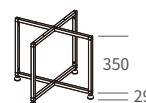

*With AL32 aluminium adjustable glides (+6mm)

*With CBP frame for 8mm thick laminated panel or 5mm thick tempered glass or 12mm thick PET fiber panel

DLX-P Coffee Table Frame

*Height: 379mm

DLX-4040P-38

DLX-4545P-38

(2 x DLX-3535P-38)

Model No.	D	W	L
DLX-3535P-38	350	494	259
DLX-4040P-38	400	564	296
DLX-4545P-38	450	635	331

2DLX-P Coffee Table Frame

*Height: 379mm

2DLX-3535P-38

2DLX-4545P-38

2DLX-4040P-38

Model No.	D	W	L
2DLX-3535P-38	350	494	963
2DLX-4040P-38	400	564	1105
2DLX-4545P-38	450	635	1246

DCX & HCX Coffee Table Frame

DCX-38AL
 With AL32 aluminium adjustable glides
 *Height: 379mm

DCX58-38AL

DCX48-38AL

Model No.	L	W	Table Top
DCX38-38AL	382	282	Ø400
DCX48-38AL	482	352	Ø500
DCX58-38AL	582	423	Ø600
DCX68-38AL	682	494	Ø700
DCX78-38AL	782	564	Ø800