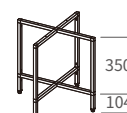

DCX & HCX Coffee Table Frame

DCX-38AL
 With AL32 aluminium adjustable glides
 *Height: 379mm

DCX58-38AL

DCX48-38AL

Model No.	L	W	Table Top
DCX38-38AL	382	282	Ø400
DCX48-38AL	482	352	Ø500
DCX58-38AL	582	423	Ø600
DCX68-38AL	682	494	Ø700
DCX78-38AL	782	564	Ø800

DCX-40SKA
 With SKA35 (Ø35mm) castors
 *Height: 399.5mm

DCX78-40SKA

DCX38-40SKA

Model No.	L	W	Table Top
DCX38-40SKA	382	282	Ø400
DCX48-40SKA	482	352	Ø500
DCX58-40SKA	582	423	Ø600
DCX68-40SKA	682	494	Ø700
DCX78-40SKA	782	564	Ø800

HCX-45FG
 With FG18 adjustable glides
 *Height: 454mm

HCX38-45FG

HCX68-45FG

Model No.	L	W	Table Top
HCX38-45FG	382	282	Ø400
HCX48-45FG	482	352	Ø500
HCX58-45FG	582	423	Ø600
HCX68-45FG	682	494	Ø700
HCX78-45FG	782	564	Ø800