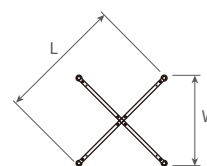

*With AL32 aluminium adjustable glides (+6mm)

*With CBP frame for 8mm thick laminated panel or 5mm thick tempered glass or 12mm thick PET fiber panel

DLX-P Coffee Table Frame

*Height: 379mm

DLX-4040P-38

DLX-4545P-38

(2 x DLX-3535P-38)

Model No.	D	W	L
DLX-3535P-38	350	494	259
DLX-4040P-38	400	564	296
DLX-4545P-38	450	635	331

2DLX-P Coffee Table Frame

*Height: 379mm

2DLX-3535P-38

2DLX-4545P-38

2DLX-4040P-38

Model No.	D	W	L
2DLX-3535P-38	350	494	963
2DLX-4040P-38	400	564	1105
2DLX-4545P-38	450	635	1246

DCX & HCX Coffee Table Frame

DCX-38AL
 With AL32 aluminium adjustable glides
 *Height: 379mm

DCX58-38AL

DCX48-38AL

Model No.	L	W	Table Top
DCX38-38AL	382	282	Ø400
DCX48-38AL	482	352	Ø500
DCX58-38AL	582	423	Ø600
DCX68-38AL	682	494	Ø700
DCX78-38AL	782	564	Ø800