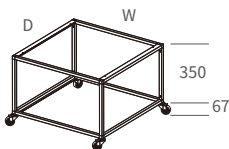

DS-T Sofa Table Frame

*DS-T
Coffee Table Frame*

*Height: 379mm
*With AL32 aluminium adjustable glides (+6mm)

With
1 top panel
1 laminated shelf panel

DS-T8080-38

DS-T3535-38

Model No.	D	W
DS-T3535-38	350	350
DS-T4545-38	450	450
DS-T6060-38	600	600
DS-T8080-38	800	800
DS-T100100-38	1000	1000

*DS-T-PCX
Coffee Table Frame*

*Height: 417mm
*With PCX50 (Ø50mm) castors

With
1 top panel
1 laminated shelf panel

DS-T4545-42PCX

DS-T6060-42PCX

Model No.	D	W
DS-T3535-42PCX	350	350
DS-T4545-42PCX	450	450
DS-T6060-42PCX	600	600
DS-T8080-42PCX	800	800
DS-T100100-42PCX	1000	1000

DS-TP Coffee Table Frame

*4-side (CBP) frame for 8mm thick laminated panel or 5mm thick tempered glass

DS-TP

Coffee Table Frame, for 4 side panels

*Height: 379mm

*With AL32 aluminium adjustable glides (+6mm)

With
1 glass top
4 side panels
1 laminated bottom panel

DS-T100100P-38

DS-T4545P-38

Model No.	D	W
DS-T3535P-38	350	350
DS-T4545P-38	450	450
DS-T6060P-38	600	600
DS-T8080P-38	800	800
DS-T100100P-38	1000	1000