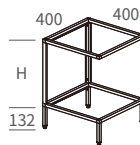

DS-TP-PCX

Coffee Table Frame

*Height: 417mm

*With PCX50 (Ø50mm) castors

With
1 top panel
4 side panels
1 laminated bottom panel

DS-T4545P-42PCX

DS-T3535P-42PCX

Model No.	W	L
DS-T3535P-42PCX	350	350
DS-T4545P-42PCX	450	450
DS-T6060P-42PCX	600	600
DS-T8080P-42PCX	800	800
DS-T100100P-42PCX	1000	1000

FF & FT Side Table Frame

FF-4040-SKA

*Dimensions: (D) 400 x (W) 400mm
 *With SKA35 (Ø35mm) castors

FF4040-40SKA

FF4040-60SKA

Model No.	H
FF-4040-40SKA	400
FF-4040-60SKA	600

FF-4040-FG

*Dimensions: (D) 400 x (W) 400mm
 *With straight feet & FG18 adjustable glides

FF4040-40FG

FF4040-60FG

Model No.	H
FF-4040-40FG	400
FF-4040-60FG	600

FT-4860-SKA

*Dimensions: (D) 482 x (W) 600mm
 *With SKA35 (Ø35mm) castors

FT4860-40SKA

FT4860-60SKA

Model No.	H
FT-4860-40SKA	400
FT-4860-60SKA	600

FT-4860-FG

*Dimensions: (D) 482 x (W) 600mm
 *With straight feet & FG18 adjustable glides

FT4860-40FG

FT4860-60FG

Model No.	H
FT-4860-40FG	400
FT-4860-60FG	600

DT Side Table Frame

*With adjustable glides (+6mm)