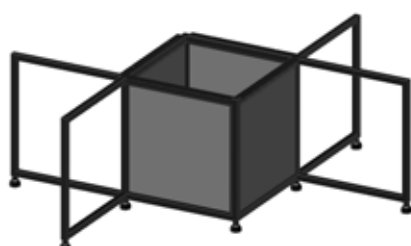

(mosaic of 6 top panels)

Top Panel

*Dimensions: (D) 313 x (W) 313mm

*Options:

- 5mm thick glass or compact board
- 8mm thick laminated chipboard or plywood panel
- 16mm thick ceramic panel

DLX-P Coffee Table Frame

*With AL32 aluminium adjustable glides (+6mm)

*With CBP frame for 8mm thick laminated panel or 5mm thick tempered glass or 12mm thick PET fiber panel

DLX-P Coffee Table Frame

*Height: 379mm

DLX-4040P-38

DLX-4545P-38

(2 x DLX-3535P-38)

Model No.	D	W	L
DLX-3535P-38	350	494	259
DLX-4040P-38	400	564	296
DLX-4545P-38	450	635	331

2DLX-P Coffee Table Frame

*Height: 379mm

2DLX-3535P-38

2DLX-4545P-38

2DLX-4040P-38

Model No.	D	W	L
2DLX-3535P-38	350	494	963
2DLX-4040P-38	400	564	1105
2DLX-4545P-38	450	635	1246