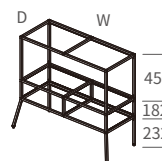

Model No.	D	W
2CTF-4098-2	400	982 (500 + 482)
2CTF-40118-2	400	1182 (600 + 582)