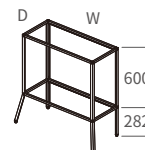

HCX-45FG
 With FG18 adjustable glides
 *Height: 454mm

HCX38-45FG

HCX68-45FG

Model No.	L	W	Table Top
HCX38-45FG	382	282	Ø400
HCX48-45FG	482	352	Ø500
HCX58-45FG	582	423	Ø600
HCX68-45FG	682	494	Ø700
HCX78-45FG	782	564	Ø800

CTF Console Table Frame

*With FG18 adjustable glides (+6mm)

CTF
1-Tier Console Table Frame
*Height: 882mm

CTF-4080

CTF-35100

Model No.	D	W
CTF-3580	350	800
CTF-35100	350	1000
CTF-4080	400	800
CTF-40100	400	1000

CTF2
2-Tier Console Table Frame
*Height: 864mm

CTF2-35100

CTF2-40100

Model No.	D	W
CTF2-35100	350	1000
CTF2-40100	400	1000

2CTF-2
1-Tier Console Table Frame, with position for 2 drawers (not included)
*Height: 864mm