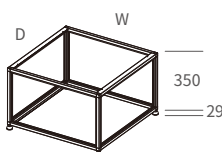

DS-T Sofa Table Frame

*DS-T
Coffee Table Frame*

*Height: 379mm
*With AL32 aluminium adjustable glides (+6mm)

With
1 top panel
1 laminated shelf panel

DS-T8080-38

DS-T3535-38

Model No.	D	W
DS-T3535-38	350	350
DS-T4545-38	450	450
DS-T6060-38	600	600
DS-T8080-38	800	800
DS-T100100-38	1000	1000

*DS-T-PCX
Coffee Table Frame*

*Height: 417mm
*With PCX50 (Ø50mm) castors

With
1 top panel
1 laminated shelf panel

DS-T4545-42PCX

DS-T6060-42PCX

Model No.	D	W
DS-T3535-42PCX	350	350
DS-T4545-42PCX	450	450
DS-T6060-42PCX	600	600
DS-T8080-42PCX	800	800
DS-T100100-42PCX	1000	1000

DS-TP Coffee Table Frame

*4-side (CBP) frame for 8mm thick laminated panel or 5mm thick tempered glass

DS-TP

Coffee Table Frame, for 4 side panels

*Height: 379mm

*With AL32 aluminium adjustable glides (+6mm)

With
1 glass top
4 side panels
1 laminated bottom panel

DS-T100100P-38

DS-T4545P-38

Model No.	D	W
DS-T3535P-38	350	350
DS-T4545P-38	450	450
DS-T6060P-38	600	600
DS-T8080P-38	800	800
DS-T100100P-38	1000	1000