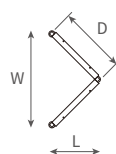

Model No.	D	W	L
DLX-3535P-38	350	494	259
DLX-4040P-38	400	564	296
DLX-4545P-38	450	635	331