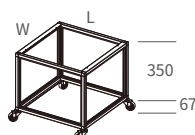

DS-TP Coffee Table Frame

*4-side (CBP) frame for 8mm thick laminated panel or 5mm thick tempered glass

DS-TP

Coffee Table Frame, for 4 side panels

*Height: 379mm

*With AL32 aluminium adjustable glides (+6mm)

With
1 glass top
4 side panels
1 laminated bottom panel

DS-T100100P-38

DS-T4545P-38

Model No.	D	W
DS-T3535P-38	350	350
DS-T4545P-38	450	450
DS-T6060P-38	600	600
DS-T8080P-38	800	800
DS-T100100P-38	1000	1000

DS-TP-PCX

Coffee Table Frame

*Height: 417mm

*With PCX50 (Ø50mm) castors

With
1 top panel
4 side panels
1 laminated bottom panel

DS-T4545P-42PCX

DS-T3535P-42PCX

Model No.	W	L
DS-T3535P-42PCX	350	350
DS-T4545P-42PCX	450	450
DS-T6060P-42PCX	600	600
DS-T8080P-42PCX	800	800
DS-T100100P-42PCX	1000	1000

FF & FT Side Table Frame

FF-4040-SKA

*Dimensions: (D) 400 x (W) 400mm
 *With SKA35 (Ø35mm) castors

FF4040-40SKA

FF4040-60SKA

Model No.	H
FF-4040-40SKA	400
FF-4040-60SKA	600

FF-4040-FG

*Dimensions: (D) 400 x (W) 400mm
 *With straight feet & FG18 adjustable glides