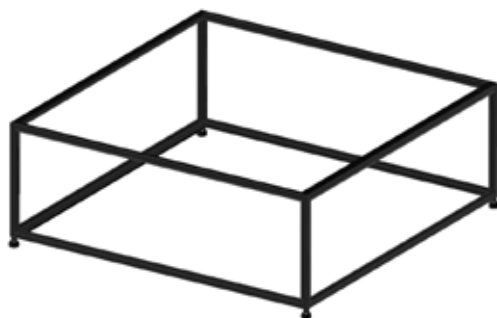

DS-T Sofa Table Frame

*DS-T
Coffee Table Frame*

*Height: 379mm
*With AL32 aluminium adjustable glides (+6mm)

With
1 top panel
1 laminated shelf panel

DS-T8080-38

DS-T3535-38

Model No.	D	W
DS-T3535-38	350	350
DS-T4545-38	450	450
DS-T6060-38	600	600
DS-T8080-38	800	800
DS-T100100-38	1000	1000

*DS-T-PCX
Coffee Table Frame*

*Height: 417mm
*With PCX50 (Ø50mm) castors

With
1 top panel
1 laminated shelf panel

DS-T4545-42PCX

DS-T6060-42PCX

Model No.	D	W
DS-T3535-42PCX	350	350
DS-T4545-42PCX	450	450
DS-T6060-42PCX	600	600
DS-T8080-42PCX	800	800
DS-T100100-42PCX	1000	1000

DS-TP Coffee Table Frame

*4-side (CBP) frame for 8mm thick laminated panel or 5mm thick tempered glass

DS-TP

Coffee Table Frame, for 4 side panels

*Height: 379mm

*With AL32 aluminium adjustable glides (+6mm)

With
1 glass top
4 side panels
1 laminated bottom panel

DS-T100100P-38

DS-T4545P-38

Model No.	D	W
DS-T3535P-38	350	350
DS-T4545P-38	450	450
DS-T6060P-38	600	600
DS-T8080P-38	800	800
DS-T100100P-38	1000	1000