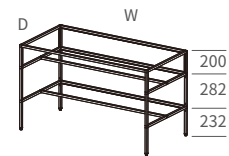

Model No.	D	W
WTF-60120	600	1200
WTF-70120	700	1200
WTF-80120	800	1200

WTF-P
Writing Desk Frame, with position for 2 drawers (not included)

*Height: 764mm