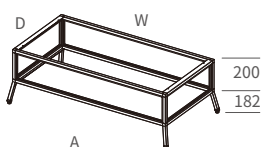

*With FG18 adjustable glides (+6mm)

DSL-T
Coffee Table Frame
*Height: 382mm

With
1 top panel
1 laminated shelf panel

DSL-T4040-38

DSL-T6060-38

DSL-T50100-38

Model No.	D	W	A
DSL-T4040-38	400	400	470
DSL-T5050-38	500	500	570
DSL-T50100-38	500	1000	1070
DSL-T6060-38	600	600	670
DSL-T60120-38	600	1200	1170
DSL-T8080-38	800	800	870
DSL-T100100-38	1000	1000	1070

DSL-TP Coffee Table Frame

- *4-side (CBP) frame for 8mm thick laminated panel or 5mm thick tempered glass
- *With FG18 adjustable glides (+6mm)

DSL-TP
Coffee Table Frame, for 4 side panels
*Height: 382mm

With
1 top panel
4 side panels
1 laminated bottom panel

DSL-T4040P-38

DSL-T6060P-38

DSL-T4080P-38

Model No.	D	W	A
DSL-T4040P-38	400	400	470
DSL-T4080P-38	400	800	870
DSL-T5050P-38	500	500	570
DSL-T50100P-38	500	1000	1070
DSL-T6060P-38	600	600	670
DSL-T60120P-38	600	1200	1170

DS-T Sofa Table Frame

*DS-T
Coffee Table Frame*

*Height: 379mm
*With AL32 aluminium adjustable glides (+6mm)

With
1 top panel
1 laminated shelf panel

DS-T8080-38

DS-T3535-38

Model No.	D	W
DS-T3535-38	350	350
DS-T4545-38	450	450
DS-T6060-38	600	600
DS-T8080-38	800	800
DS-T100100-38	1000	1000