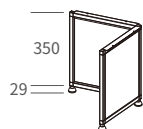

**DTX
Coffee Table Frame**
*Height: 379mm

DTX-4835-38

DTX-6835-38

DTX-5835-38

Model No.	D	W
DTX-4835-38	482	350
DTX-5835-38	582	350
DTX-6835-38	682	350

**DTX-F68101-38
Coffee Table Frame**

*Dimensions: (D) 682 x (W) 1014 x (H) 379mm

(mosaic of 6 top panels)

Top Panel

*Dimensions: (D) 313 x (W) 313mm

*Options:

- 5mm thick glass or compact board
- 8mm thick laminated chipboard or plywood panel
- 16mm thick ceramic panel

DLX-P Coffee Table Frame

*With AL32 aluminium adjustable glides (+6mm)

*With CBP frame for 8mm thick laminated panel or 5mm thick tempered glass or 12mm thick PET fiber panel

DLX-P Coffee Table Frame

*Height: 379mm

DLX-4040P-38

DLX-4545P-38