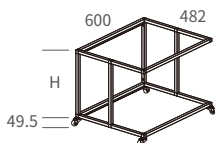

DS-TP-PCX

Coffee Table Frame

*Height: 417mm

*With PCX50 (Ø50mm) castors

With
1 top panel
4 side panels
1 laminated bottom panel

DS-T4545P-42PCX

DS-T3535P-42PCX

Model No.	W	L
DS-T3535P-42PCX	350	350
DS-T4545P-42PCX	450	450
DS-T6060P-42PCX	600	600
DS-T8080P-42PCX	800	800
DS-T100100P-42PCX	1000	1000

FF & FT Side Table Frame

FF-4040-SKA

*Dimensions: (D) 400 x (W) 400mm
 *With SKA35 (Ø35mm) castors

FF4040-40SKA

FF4040-60SKA

Model No.	H
FF-4040-40SKA	400
FF-4040-60SKA	600

FF-4040-FG

*Dimensions: (D) 400 x (W) 400mm
 *With straight feet & FG18 adjustable glides

FF4040-40FG

FF4040-60FG

Model No.	H
FF-4040-40FG	400
FF-4040-60FG	600

FT-4860-SKA

*Dimensions: (D) 482 x (W) 600mm
 *With SKA35 (Ø35mm) castors

FT4860-40SKA

FT4860-60SKA

Model No.	H
FT-4860-40SKA	400
FT-4860-60SKA	600

FT-4860-FG

*Dimensions: (D) 482 x (W) 600mm
 *With straight feet & FG18 adjustable glides

FT4860-40FG

FT4860-60FG

Model No.	H
FT-4860-40FG	400
FT-4860-60FG	600

DT Side Table Frame

*With adjustable glides (+6mm)