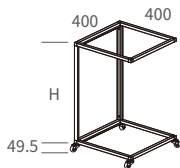

DS-TP-PCX

Coffee Table Frame

*Height: 417mm

*With PCX50 (Ø50mm) castors

With
1 top panel
4 side panels
1 laminated bottom panel

DS-T4545P-42PCX

DS-T3535P-42PCX

Model No.	W	L
DS-T3535P-42PCX	350	350
DS-T4545P-42PCX	450	450
DS-T6060P-42PCX	600	600
DS-T8080P-42PCX	800	800
DS-T100100P-42PCX	1000	1000

FF & FT Side Table Frame

FF-4040-SKA

*Dimensions: (D) 400 x (W) 400mm
 *With SKA35 (Ø35mm) castors

FF4040-40SKA

FF4040-60SKA

Model No.	H
FF-4040-40SKA	400
FF-4040-60SKA	600

FF-4040-FG

*Dimensions: (D) 400 x (W) 400mm
 *With straight feet & FG18 adjustable glides

FF4040-40FG

FF4040-60FG

Model No.	H
FF-4040-40FG	400
FF-4040-60FG	600

FT-4860-SKA

*Dimensions: (D) 482 x (W) 600mm
 *With SKA35 (Ø35mm) castors

FT4860-40SKA

FT4860-60SKA

Model No.	H
FT-4860-40SKA	400
FT-4860-60SKA	600

FT-4860-FG

*Dimensions: (D) 482 x (W) 600mm
 *With straight feet & FG18 adjustable glides

FT4860-40FG

FT4860-60FG

Model No.	H
FT-4860-40FG	400
FT-4860-60FG	600

DT Side Table Frame

*With adjustable glides (+6mm)