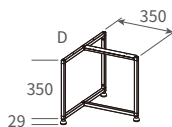

**DTX
Coffee Table Frame**
*Height: 379mm

DTX-4835-38

DTX-6835-38

DTX-5835-38

Model No.	D	W
DTX-4835-38	482	350
DTX-5835-38	582	350
DTX-6835-38	682	350

**DTX-F68101-38
Coffee Table Frame**

*Dimensions: (D) 682 x (W) 1014 x (H) 379mm

(mosaic of 6 top panels)

Top Panel

*Dimensions: (D) 313 x (W) 313mm

*Options:

- 5mm thick glass or compact board
- 8mm thick laminated chipboard or plywood panel
- 16mm thick ceramic panel

DLX-P Coffee Table Frame