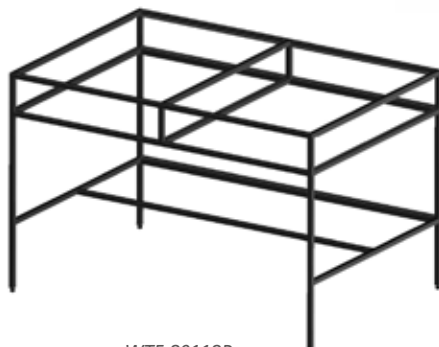

WTF-80118P

Model No.	D	W
WTF-60118P	600	1182
WTF-70118P	700	1182
WTF-80118P	800	1182