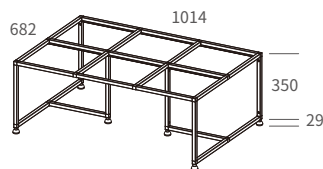

**DTX
Coffee Table Frame**
*Height: 379mm

DTX-4835-38

DTX-6835-38

DTX-5835-38

Model No.	D	W
DTX-4835-38	482	350
DTX-5835-38	582	350
DTX-6835-38	682	350

**DTX-F68101-38
Coffee Table Frame**

*Dimensions: (D) 682 x (W) 1014 x (H) 379mm

(mosaic of 6 top panels)

Top Panel

*Dimensions: (D) 313 x (W) 313mm

*Options:

- 5mm thick glass or compact board
- 8mm thick laminated chipboard or plywood panel
- 16mm thick ceramic panel

DLX-P Coffee Table Frame

*With AL32 aluminium adjustable glides (+6mm)

*With CBP frame for 8mm thick laminated panel or 5mm thick tempered glass or 12mm thick PET fiber panel

DLX-P Coffee Table Frame

*Height: 379mm

DLX-4040P-38

DLX-4545P-38