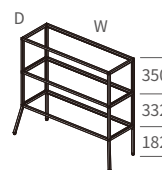

DCX-40SKA
 With SKA35 (Ø35mm) castors
 *Height: 399.5mm

DCX78-40SKA

DCX38-40SKA

Model No.	L	W	Table Top
DCX38-40SKA	382	282	Ø400
DCX48-40SKA	482	352	Ø500
DCX58-40SKA	582	423	Ø600
DCX68-40SKA	682	494	Ø700
DCX78-40SKA	782	564	Ø800

HCX-45FG
 With FG18 adjustable glides
 *Height: 454mm

HCX38-45FG

HCX68-45FG

Model No.	L	W	Table Top
HCX38-45FG	382	282	Ø400
HCX48-45FG	482	352	Ø500
HCX58-45FG	582	423	Ø600
HCX68-45FG	682	494	Ø700
HCX78-45FG	782	564	Ø800

CTF Console Table Frame

*With FG18 adjustable glides (+6mm)

CTF
1-Tier Console Table Frame
*Height: 882mm

CTF-4080

CTF-35100

Model No.	D	W
CTF-3580	350	800
CTF-35100	350	1000
CTF-4080	400	800
CTF-40100	400	1000

CTF2
2-Tier Console Table Frame
*Height: 864mm

CTF2-35100

CTF2-40100

Model No.	D	W
CTF2-35100	350	1000
CTF2-40100	400	1000

2CTF-2
1-Tier Console Table Frame, with position for 2 drawers (not included)
*Height: 864mm