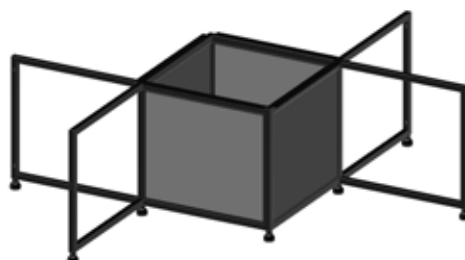

*With AL32 aluminium adjustable glides (+6mm)

*With CBP frame for 8mm thick laminated panel or 5mm thick tempered glass or 12mm thick PET fiber panel

DLX-P Coffee Table Frame

*Height: 379mm

DLX-4040P-38

DLX-4545P-38

(2 x DLX-3535P-38)

Model No.	D	W	L
DLX-3535P-38	350	494	259
DLX-4040P-38	400	564	296
DLX-4545P-38	450	635	331

2DLX-P Coffee Table Frame

*Height: 379mm

2DLX-3535P-38

2DLX-4545P-38

2DLX-4040P-38

Model No.	D	W	L
2DLX-3535P-38	350	494	963
2DLX-4040P-38	400	564	1105
2DLX-4545P-38	450	635	1246

DCX & HCX Coffee Table Frame

DCX-38AL
 With AL32 aluminium adjustable glides
 *Height: 379mm

DCX58-38AL

DCX48-38AL

Model No.	L	W	Table Top
DCX38-38AL	382	282	Ø400
DCX48-38AL	482	352	Ø500
DCX58-38AL	582	423	Ø600
DCX68-38AL	682	494	Ø700
DCX78-38AL	782	564	Ø800