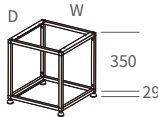

With
1 top panel
4 side panels
1 laminated bottom panel

DSL-T4040P-38

DSL-T6060P-38

DSL-T4080P-38

Model No.	D	W	A
DSL-T4040P-38	400	400	470
DSL-T4080P-38	400	800	870
DSL-T5050P-38	500	500	570
DSL-T50100P-38	500	1000	1070
DSL-T6060P-38	600	600	670
DSL-T60120P-38	600	1200	1170

DS-T Sofa Table Frame

*DS-T
Coffee Table Frame*

*Height: 379mm
*With AL32 aluminium adjustable glides (+6mm)

With
1 top panel
1 laminated shelf panel

DS-T8080-38

DS-T3535-38

Model No.	D	W
DS-T3535-38	350	350
DS-T4545-38	450	450
DS-T6060-38	600	600
DS-T8080-38	800	800
DS-T100100-38	1000	1000

*DS-T-PCX
Coffee Table Frame*

*Height: 417mm
*With PCX50 (Ø50mm) castors

With
1 top panel
1 laminated shelf panel

DS-T4545-42PCX

DS-T6060-42PCX

Model No.	D	W
DS-T3535-42PCX	350	350
DS-T4545-42PCX	450	450
DS-T6060-42PCX	600	600
DS-T8080-42PCX	800	800
DS-T100100-42PCX	1000	1000

DS-TP Coffee Table Frame

*4-side (CBP) frame for 8mm thick laminated panel or 5mm thick tempered glass

DS-TP

Coffee Table Frame, for 4 side panels

*Height: 379mm

*With AL32 aluminium adjustable glides (+6mm)