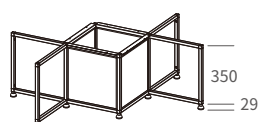

(mosaic of 6 top panels)

Top Panel

*Dimensions: (D) 313 x (W) 313mm

*Options:

- 5mm thick glass or compact board
- 8mm thick laminated chipboard or plywood panel
- 16mm thick ceramic panel

DLX-P Coffee Table Frame

*With AL32 aluminium adjustable glides (+6mm)

*With CBP frame for 8mm thick laminated panel or 5mm thick tempered glass or 12mm thick PET fiber panel

DLX-P Coffee Table Frame

*Height: 379mm

DLX-4040P-38

DLX-4545P-38

(2 x DLX-3535P-38)

Model No.	D	W	L
DLX-3535P-38	350	494	259
DLX-4040P-38	400	564	296
DLX-4545P-38	450	635	331

2DLX-P Coffee Table Frame

*Height: 379mm

2DLX-3535P-38

2DLX-4545P-38

2DLX-4040P-38

Model No.	D	W	L
2DLX-3535P-38	350	494	963
2DLX-4040P-38	400	564	1105
2DLX-4545P-38	450	635	1246